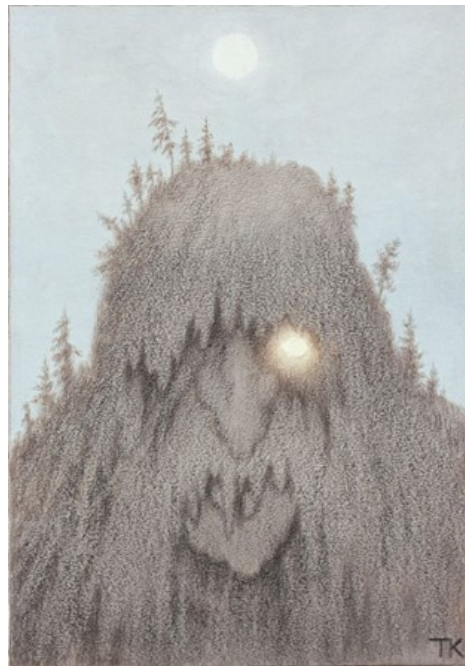

Edvard Grieg

I Dovregubbens hall  
*In the hall of Dovregubben*

Arrangement for flute ensemble  
by  
Konrad Mikal Øhrn

Edvard Grieg

I Dovregubbens hall  
*In the hall of Dovregubben*

Comissioned by  
professor Ewa Murawska and  
professor Jørn E. Schau  
for the Flute Festival  
in Poznan, Poland,  
february 2024

## I Dovregubbens hall

In the hall of Dovregubben

Edvard Grieg

Arr.: Konrad M. Øhrn

Alla marcia e molto marcato

**8** **A** *pp* *sempre staccato e pp*

**13** *p* **4**

**22** **B**